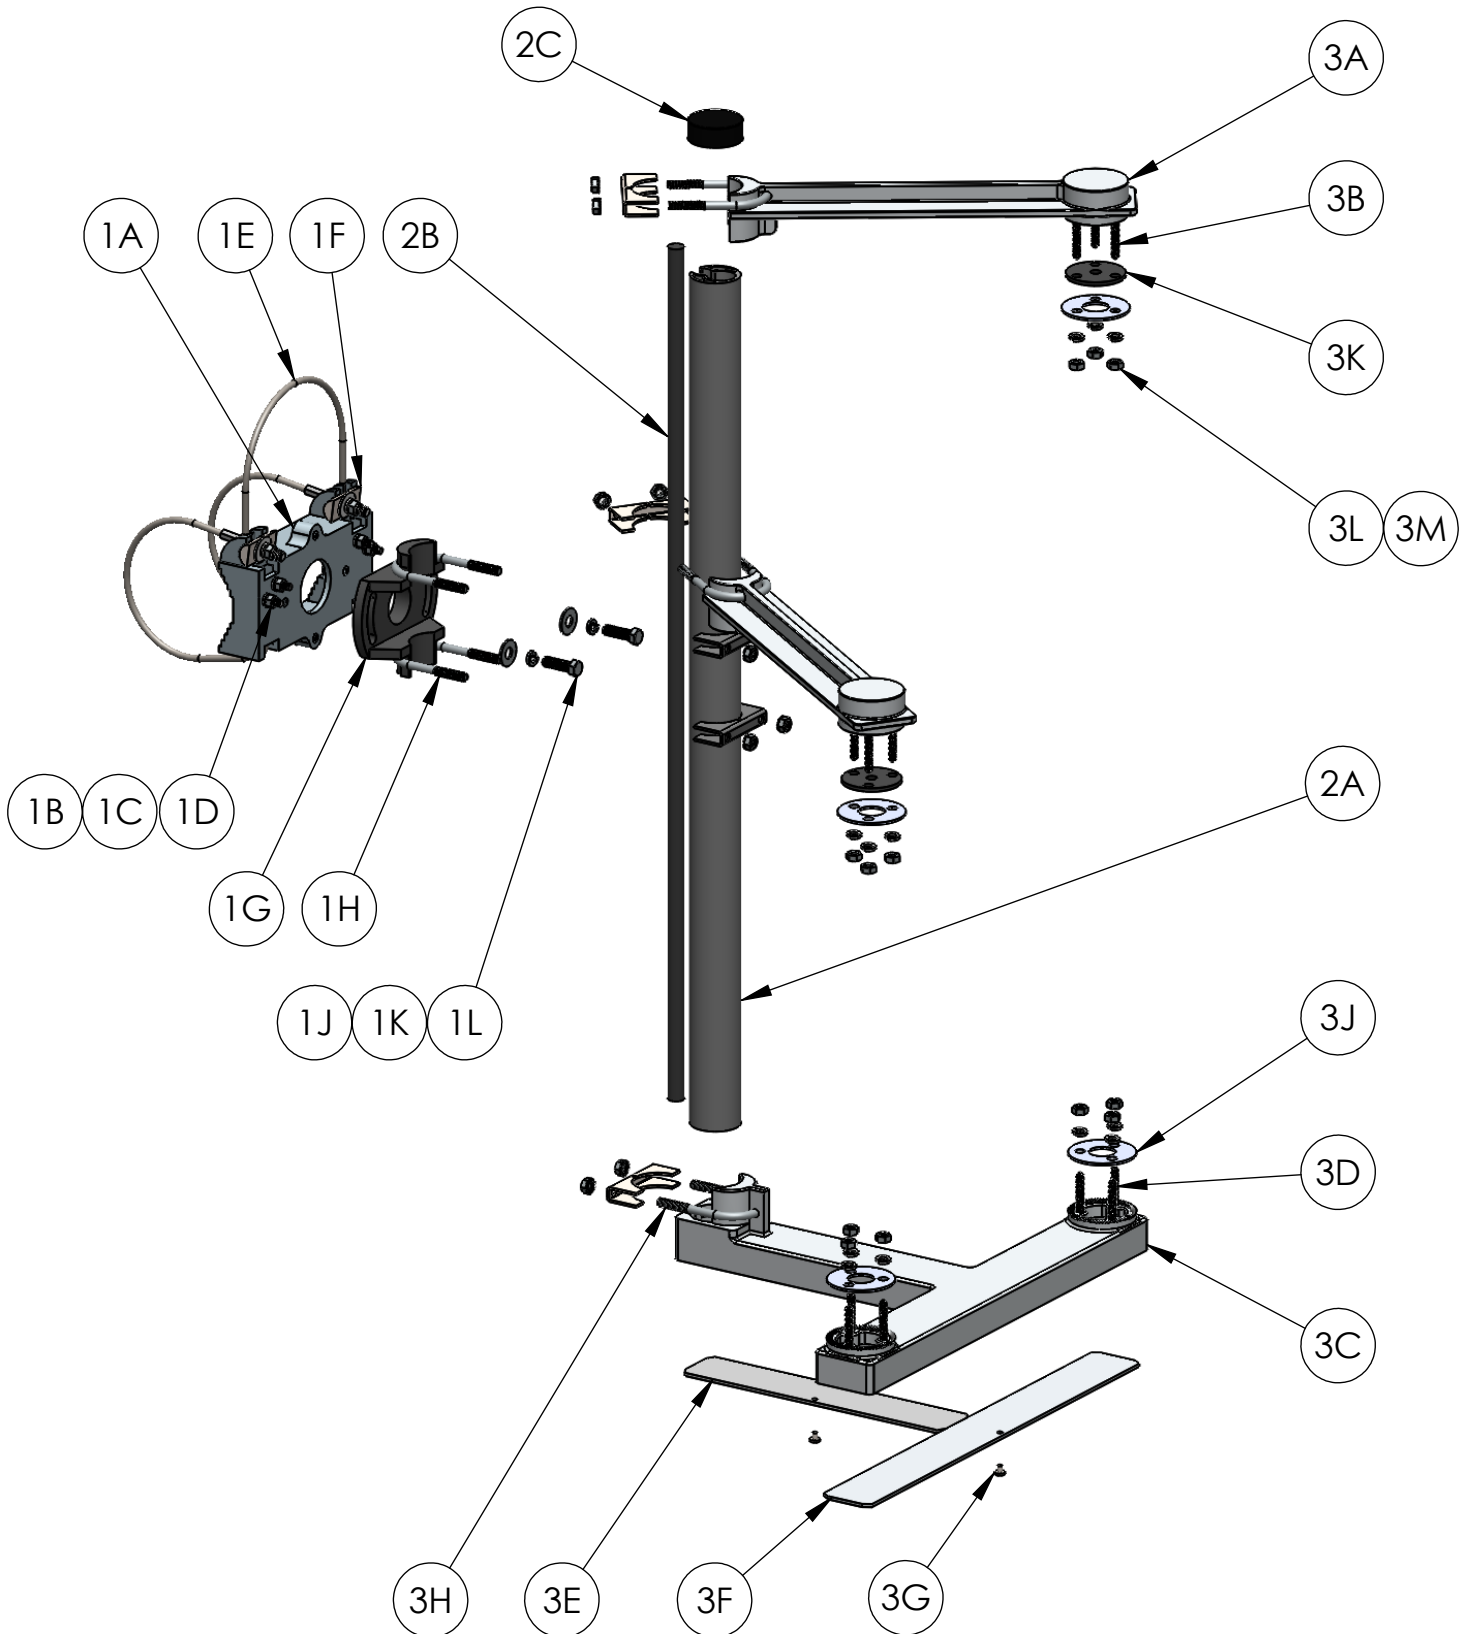

2-WAY MOUNTING - CABLE STYLE

PARTS LIST						
FOR						
STAINLESS STEEL						
2 WAY CLUSTER SIGNAL MOUNT - CABLE STYLE						
ITEM	QTY	PART NUMBER	DESCRIPTION			
1	1	SS-SBCXX-SCK	KIT, CLAMP ASSEMBLY			
1A	1	1092-2-B	SADDLE, MACHINED			
1B	2		U-BOLT, CABLE LOCK SS			
1C	4	1086-26-SS	NUT, 5/16" HEX SS			
1D	4	46-0031	WASHER, 5/16" LOCK SS			
1E	1	46-0003	CABLE, ASSEMBLY 66" SS			
		46-0002	CABLE, ASSEMBLY 90" SS			
		46-0041	CABLE, ASSEMBLY 120" SS			
		46-0039	CABLE, ASSEMBLY 165" SS			
1F	2		STOP, CABLE			
1G	1	1086-1	SWIVEL, CASTING			
1H	2	1086-17-SS	U-BOLT ASSEMBLY SS			
1J	2	1086-20-SS	BOLT, 3/8" X 1" HEX HEAD SS			
1K	2	1086-21-SS	WASHER, 3/8" FLAT SS			
1L	2	1086-22-SS	WASHER, 3/8" LOCK SS			
2	1	1086-8-XXTK	KIT, EXTRUSION TUBE			
2A	1	1086-8-46	EXTRUSION TUBE 46"			
	1	1086-8-60	EXTRUSION TUBE 60"			
	1	1086-8-74	EXTRUSION TUBE 74"			
2B	1	1086-10-46	FOAM SEAL 46"			
	1	1086-10-60	FOAM SEAL 60"			
	1	1086-10-74	FOAM SEAL 74"			
2C	1	1086-9	CAP, TUBE			
3	1	SS-SB-2WAYAK	KIT, ARM SS			
3A	2	0289-2-A	ARM, UPPER MACHINED			
3B	6	1086-24-A-SS	STUD, UPPER SS			
3C	1	0290-2-A	ARM, LOWER MACHINED			
3D	6	1086-24-B-SS	STUD, LOWER SS			
3E	1	0290-3	COVER, WIRE			
3F	1	0290-4	COVER, WIRE			
3G	2	46-0050	SCREW, COVER SS			
3H	3	1086-17-SS	U-BOLT ASSEMBLY SS			
3J	4	1086-14-SS	RETAINER, LOWER SS			
3K	4	1086-11-A	SEAL, UPPER			
3L	12	1086-26-SS	NUT, 5/16" HEX SS			
3M	12	46-0031	WASHER, 5/16" LOCK SS			