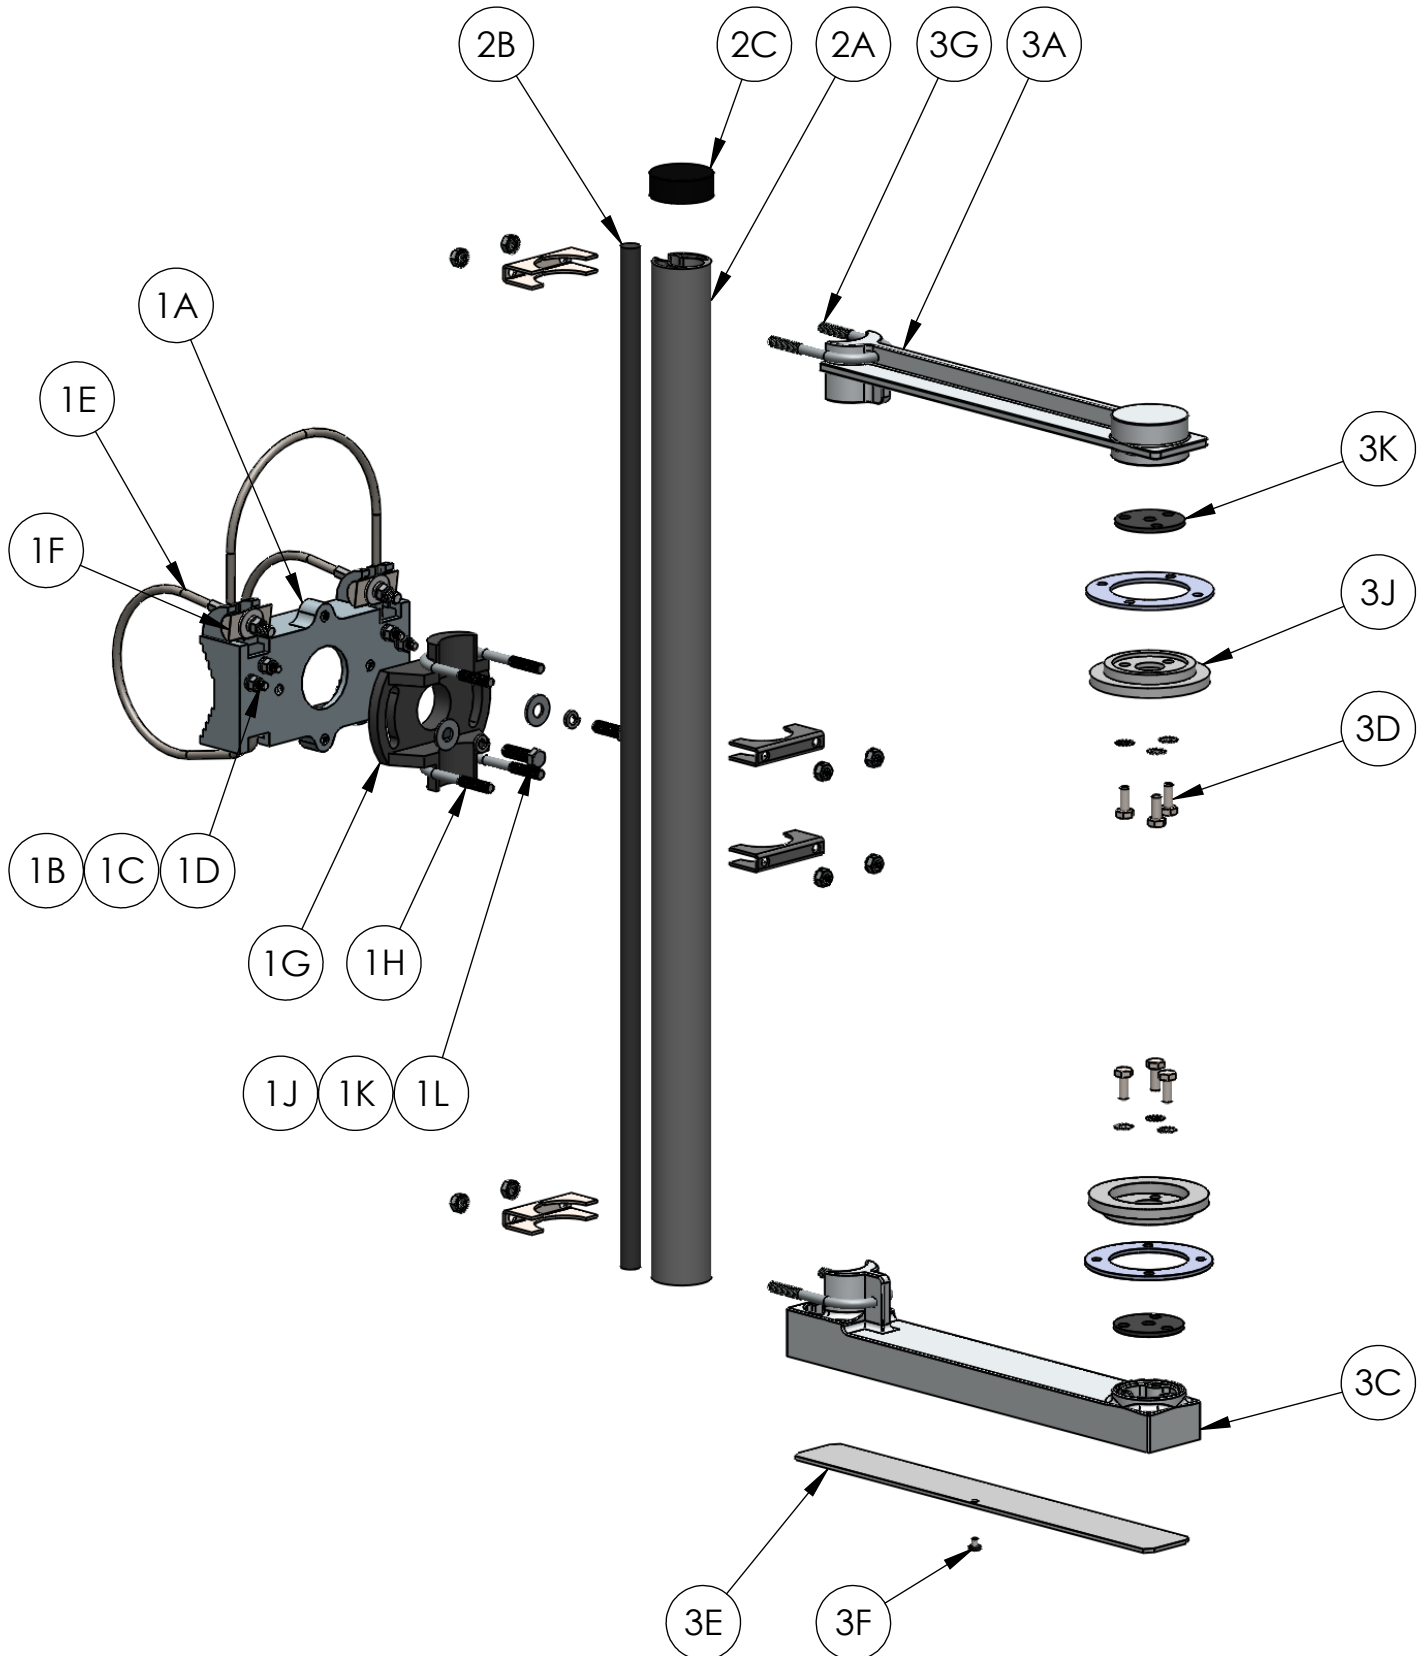

STAINLESS STEEL
3M SIGNAL MOUNT - CABLE STYLE

PARTS LIST**FOR****3M SIGNAL MOUNT - CABLE STYLE**

ITEM	QTY	PART NUMBER	DESCRIPTION			
1	1	SS-SBCXX-SCK	KIT, CLAMP ASSEMBLY			
1A	1	1092-2-B	SADDLE, MACHINED			
1B	2		U-BOLT, CABLE LOCK SS			
1C	4	1086-26-SS	NUT, 5/16" HEX SS			
1D	4	46-0031	WASHER, 5/16" LOCK SS			
1E	1	46-0003	CABLE, ASSEMBLY 66" SS			
		46-0002	CABLE, ASSEMBLY 90" SS			
		46-0041	CABLE, ASSEMBLY 120" SS			
		46-0039	CABLE, ASSEMBLY 165" SS			
1F	2		STOP, CABLE			
1G	1	1086-1	SWIVEL, CASTING			
1H	2	1086-17-SS	U-BOLT ASSEMBLY SS			
1J	2	1086-20-SS	BOLT, 3/8" X 1" HEX HEAD SS			
1K	2	1086-21-SS	WASHER, 3/8" FLAT SS			
1L	2	1086-22-SS	WASHER, 3/8" LOCK SS			
2	1	1086-8-XXTK	KIT, EXTRUSION TUBE			
2A	1	1086-8-46	EXTRUSION TUBE 46"			
	1	1086-8-60	EXTRUSION TUBE 60"			
	1	1086-8-74	EXTRUSION TUBE 74"			
2B	1	1086-10-46	FOAM SEAL 46"			
	1	1086-10-60	FOAM SEAL 60"			
	1	1086-10-74	FOAM SEAL 74"			
2C	1	1086-9	CAP, TUBE			
3	1	SS-SB-3MAK	KIT, 3M ARM SS			
3A	1	0289-2-A	ARM, UPPER MACHINED			
3C	1	0289-1-A	ARM, LOWER MACHINED			
3D	6	0289-5-SS	BOLT, 5/16-18 X 3/4 HH SS			
3E	1	0289-4	COVER, WIRE			
3F	1	46-0050	SCREW, COVER SS			
3G	2	1086-17-SS	U-BOLT ASSEMBLY SS			
3J	2	0289-3	CASTING, RING			
3K	5	1086-11-A	SEAL, LOWER			
3L	4	1086-26-SS	NUT, 5/16" HEX SS			
3M	4	46-0031	WASHER, 5/16" LOCK SS			