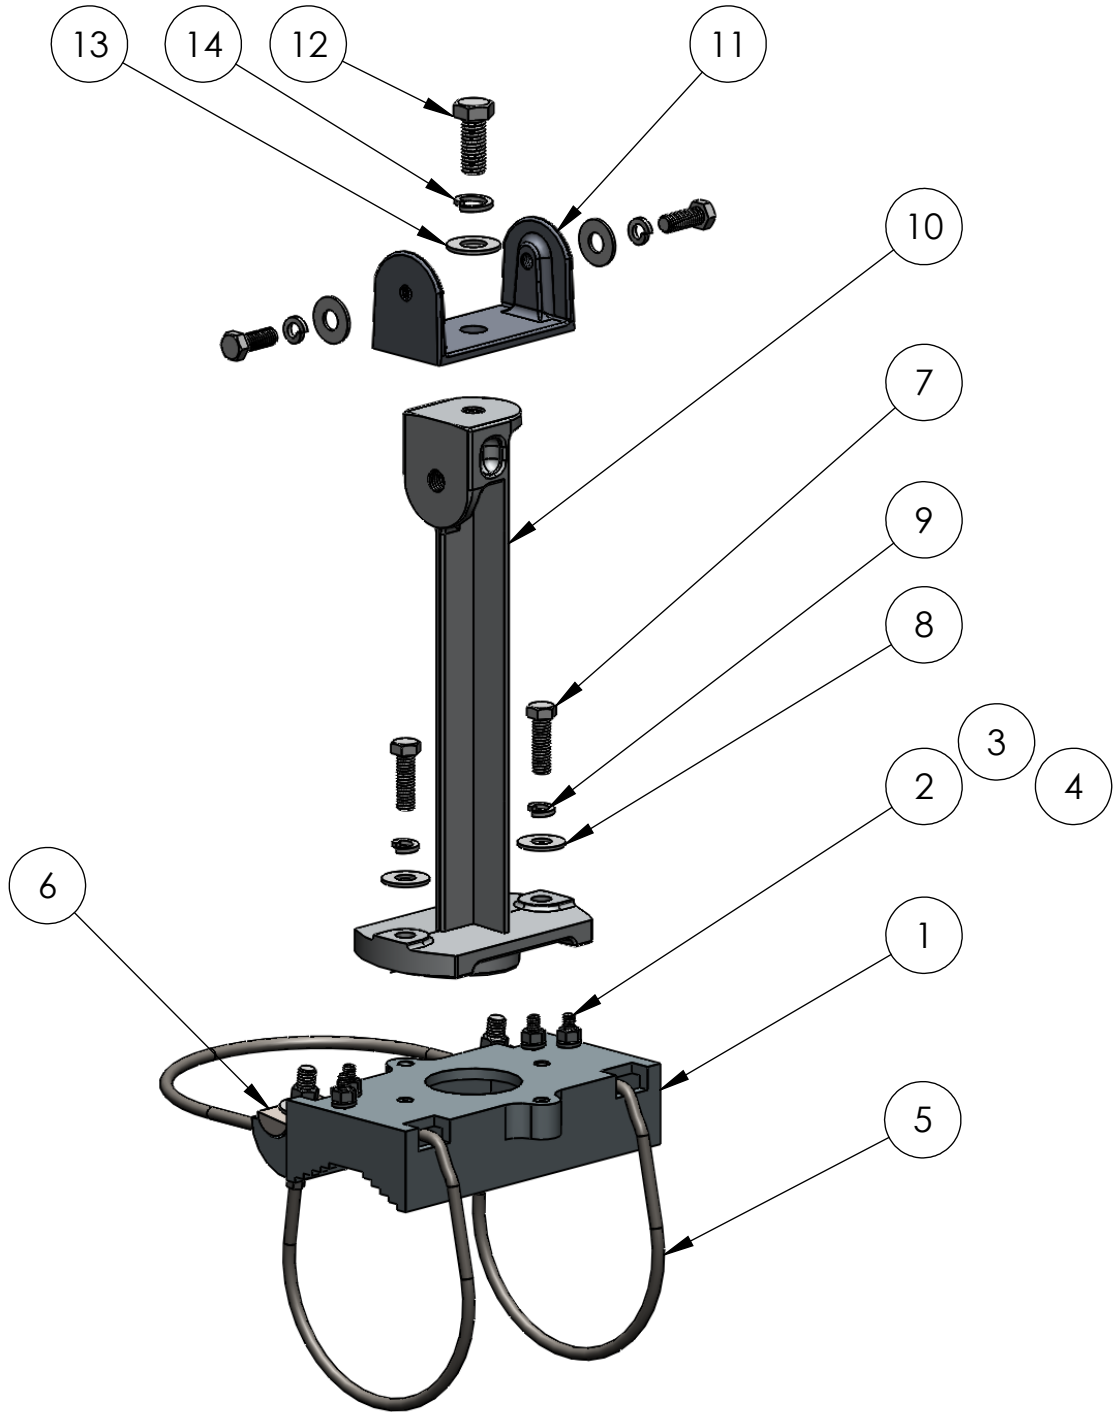

RIGID CAMERA MOUNT - CABLE STYLE

PARTS LIST			
FOR			
STAINLESS STEEL			
RIGID CAMERA MOUNT - CABLE STYLE			
<u>ITEM</u>	<u>QTY</u>	<u>PART NUMBER</u>	<u>DESCRIPTION</u>
1	1	1092-2-B	SADDLE, MACHINED
2	2		U-BOLT, CABLE LOCK SS
3	4	1086-26-SS	NUT, 5/16" HEX SS
4	4	46-0031	WASHER, 5/16" LOCK SS
5	2	46-0003	CABLE, ASSEMBLY 66" SS
	2	46-0002	CABLE, ASSEMBLY 90" SS
	2	46-0041	CABLE, ASSEMBLY 120" SS
	2	46-0039	CABLE, ASSEMBLY 165" SS
6	2		STOP, CABLE
7	4	1086-20-SS	BOLT, 3/8" X 1" HEX HEAD SS
8	4	1086-21-SS	WASHER, 3/8" FLAT SS
9	4	1086-22-SS	WASHER, 3/8" LOCK SS
10	1	0802-3-A	ARM, RIGID MACHINED
11	1	0802-2-A	CAMERA YOKE, MACHINED
12	1	46-0028	BOLT, 1/2" X 1" HEX HEAD SS
13	1	46-0006	WASHER, 1/2" FLAT SS
14	1	46-0025	WASHER, 1/2" LOCK SS