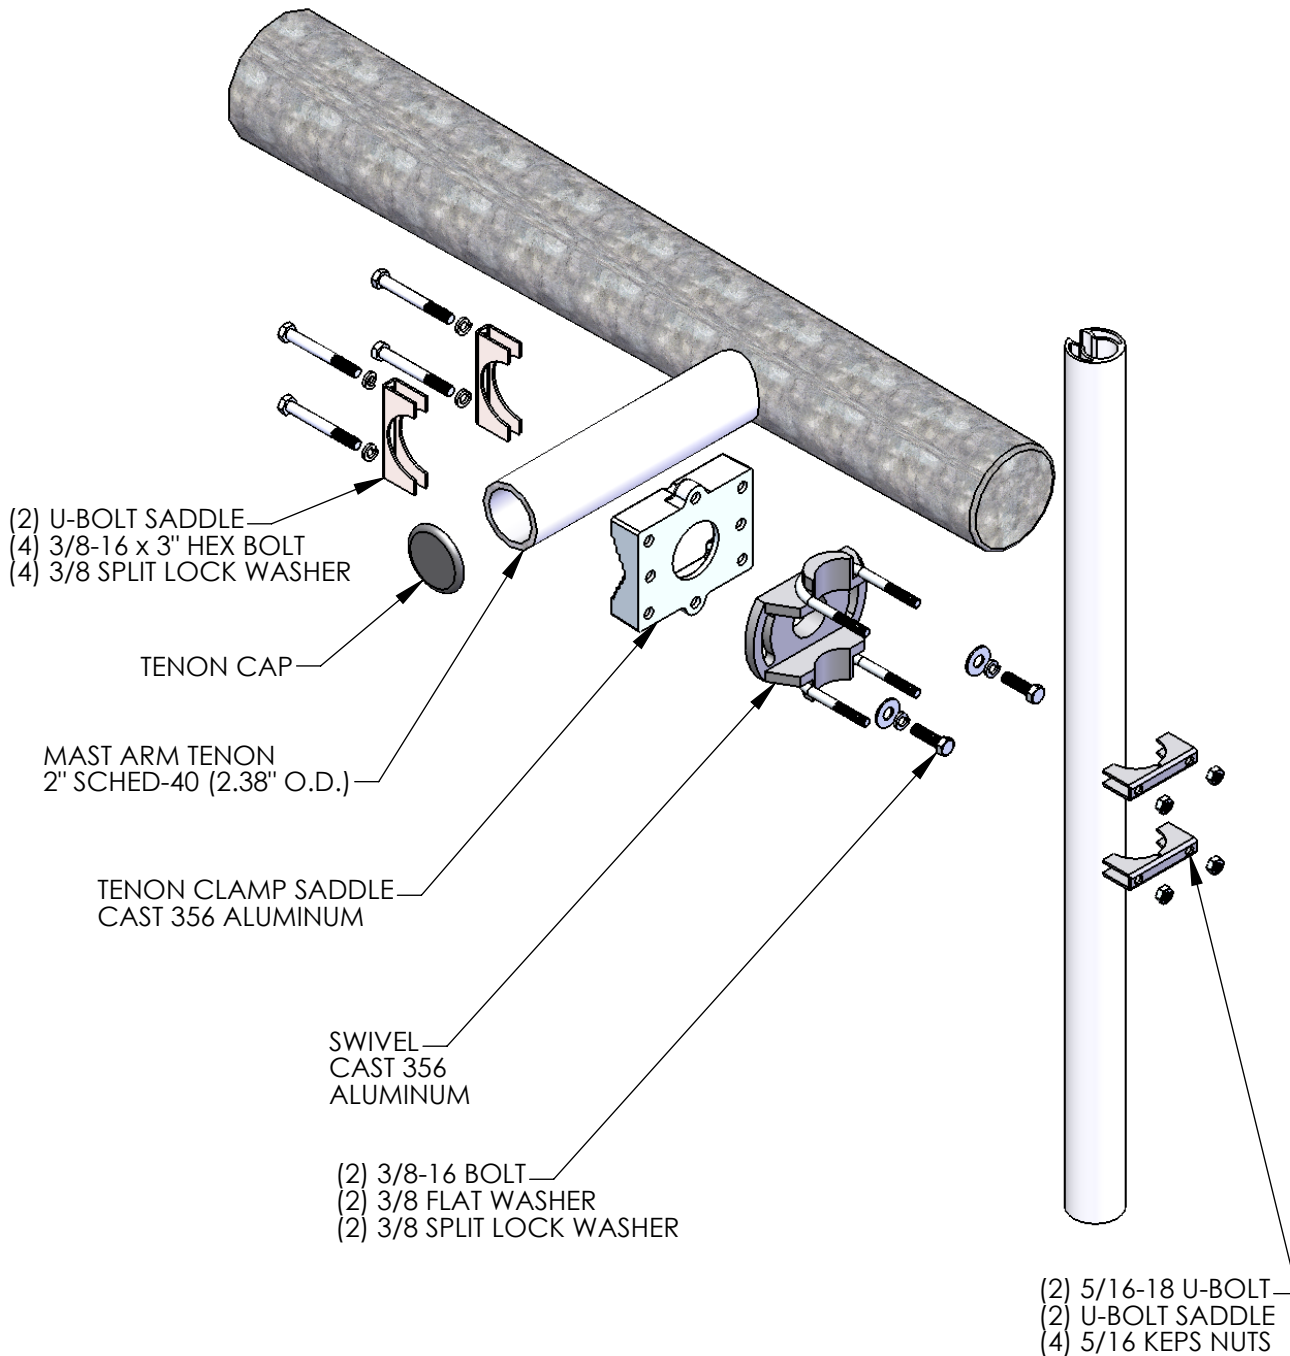

TENON MOUNT

TORQUE CHART	
FASTENER SIZE	TORQUE
5/16"	10 FT-LBS
3/8"	15 FT-LBS
1/2"	15 FT-LBS