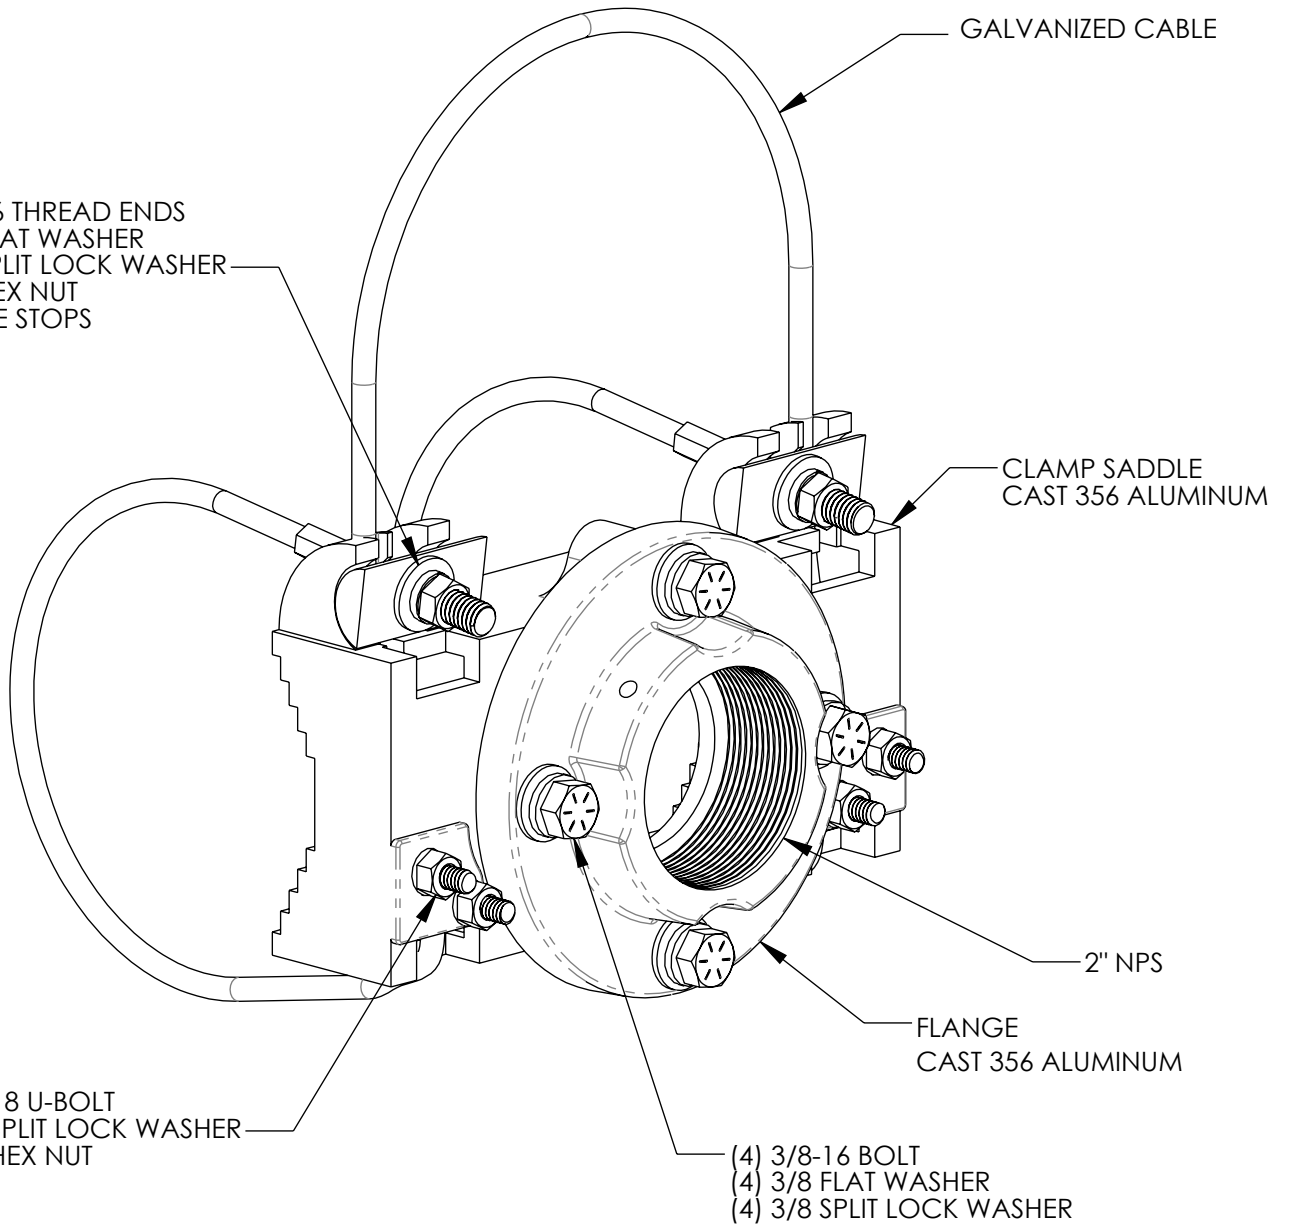

- (2) 3/8-16 THREAD ENDS
- (2) 3/8 FLAT WASHER
- (2) 3/8 SPLIT LOCK WASHER
- (2) 3/8 HEX NUT
- (2) CABLE STOPS

- (2) 5/16-18 U-BOLT
- (2) 5/16 SPLIT LOCK WASHER
- (2) 5/16 HEX NUT

- (4) 3/8-16 BOLT
- (4) 3/8 FLAT WASHER
- (4) 3/8 SPLIT LOCK WASHER

CABLE LENGTH	MAST ARM DIA.
66"	3" - 7"
90"	7" - 11"
120"	12" - 15"
144"	16" - 20"
165"	20" - 22"

PART NUMBER
SBC66-FLANGE

CABLE LENGTH

- NOTES:
1. STAINLESS STEEL FASTENERS
 2. AVAILABLE WITH BAND STYLE CLAMP